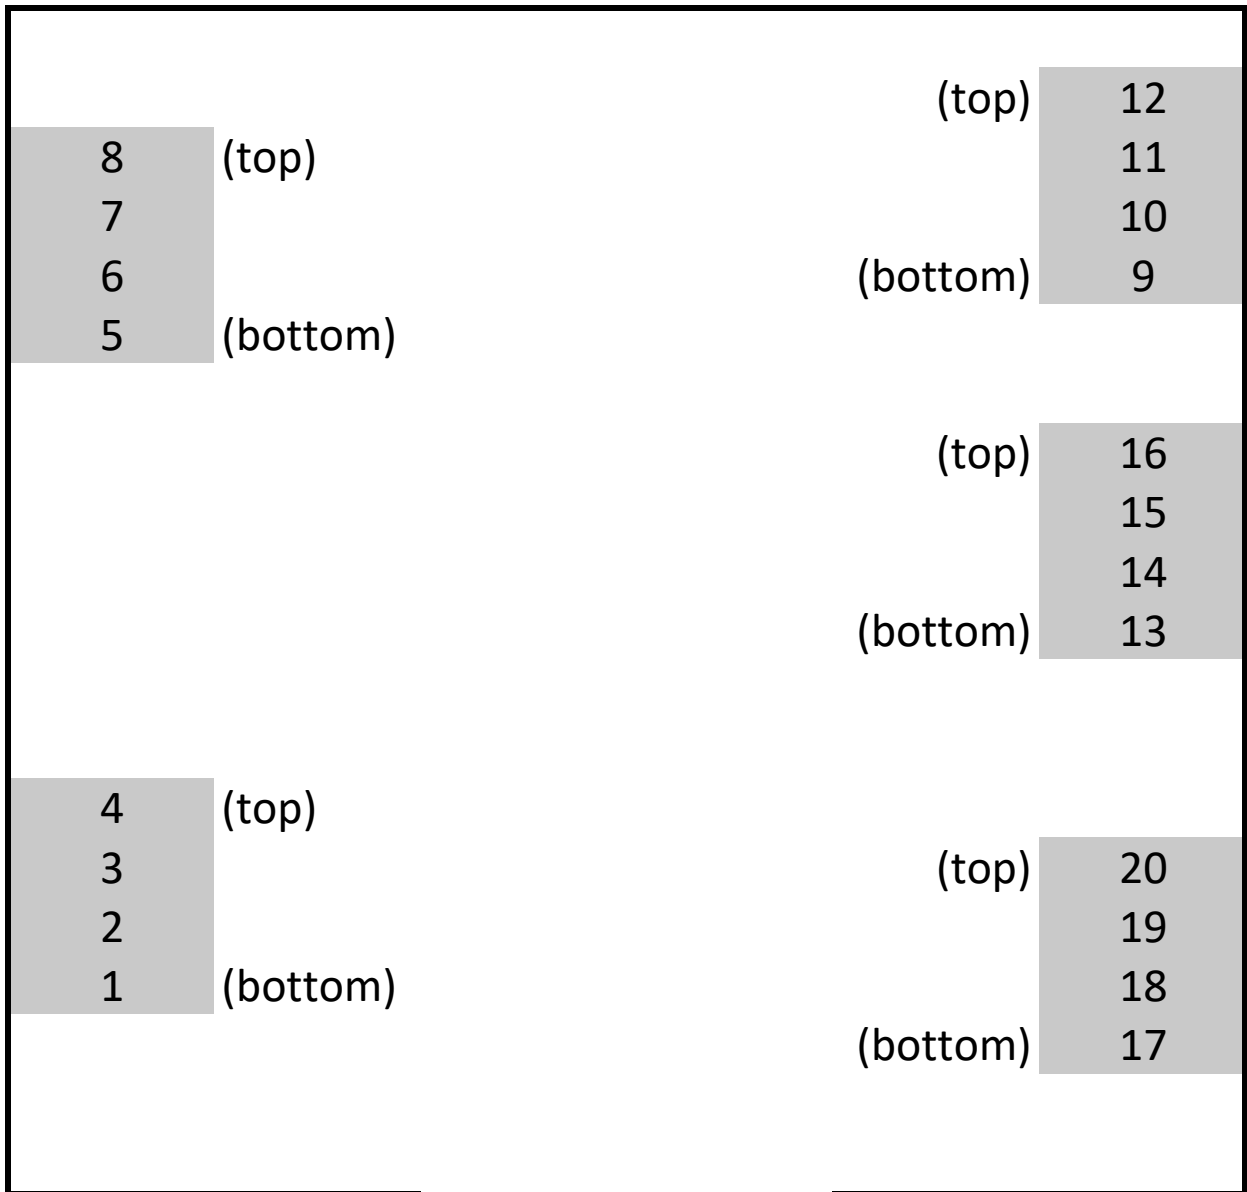

Centre Island Rowing Scull Rack Layout

ENTRANCE